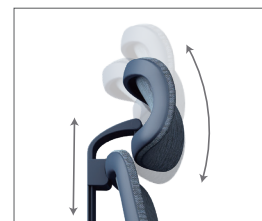

面具系列:升降扶手-有头枕
MASK SERIES:
Lifting handrail-Headrest

Height椅高 1235mm ±10mm
Depth椅深 600mm±10mm
Width椅阔 600mm±10mm
Seating Height座宽 500mm±10mm
Seating Depth座深 515mm±10mm

面具系列:升降扶手-无头枕
ORIENDA SERIES:
Lifting handrail-Headless pillow

Height椅高 1075mm ±10mm
Depth椅深 600mm±10mm
Width椅阔 600mm±10mm
Seating Height座宽 500mm±10mm
Seating Depth座深 515mm±10mm

面具系列:连体扶手-有头枕
MASK SERIES:
connection handrail-Headrest

Height椅高 1235mm ±10mm
Depth椅深 600mm±10mm
Width椅阔 600mm±10mm
Seating Height座宽 650mm±10mm
Seating Depth座深 515mm±10mm

面具系列:连体扶手-无头枕
MASK SERIES:
connection handrail-Headless pillow

Height椅高 1075mm ±10mm
Depth椅深 600mm±10mm
Width椅阔 600mm±10mm
Seating Height座宽 650mm±10mm
Seating Depth座深 515mm±10mm

2D头枕,可升降/角度旋转调节
2D headrest with lift/angle rotation
adjustment

连体扶手
Connection handrail
安全可靠,弧面贴身符合人体工学设计
Safe and reliable, cambered body fit
ergonomic design

软PP自适应腰靠,舒适贴腰
Soft PP adaptive waist support
comfortable waist

可倾仰底盘,原位锁定
Tilting chassis, in situ locking