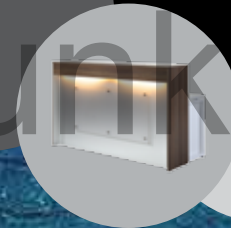

Zena Pine

RPXB

www.CityJunk.com.my