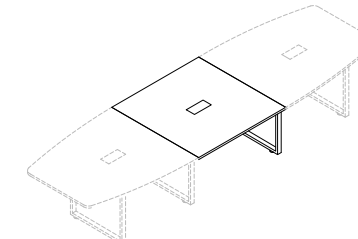

PX3 LC750
Low Cabinet
with Wooden Door
L700 * W400 * H750mm

PX3 BS2400
Boat Shape Conference Table
with Square Metal Legs
L2400 * W1200 * H750mm

PX3 BS3000
Boat Shape Conference Table
with Square Metal Legs
L3000 * W1200 * H750mm

PX3 BS3600
Boat Shape Conference Table
with Square Metal Legs
L3600 * W1200 * H750mm

PX3 REC1200
Rectangular Extension Conference
Table with 1 Square Metal Leg
L1200 * W1200 * H750mm

PX SH1500GD
Glass Door with Aluminium
Frame for PX3 SH1500
L494 * W392 * T20mm