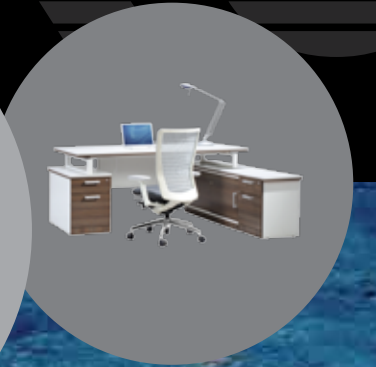

Zena Pine

RPXB

www.CityJunk.com.my