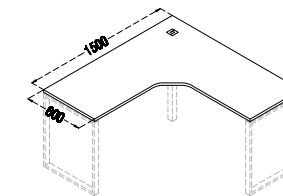

PX3 1515T L/R
Universal WorkTop
L1500/600 * W1500/600 * T25mm