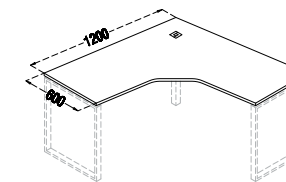

www.CityJunk.com

Product's Specification

PX3 2000E
Executive Table Set
L2000 * W1600 * H761mm

PX3 1515T L/R
Universal WorkTop
L1500/600 * W1500/600 * T25mm

PX3 CC120T
120° Universal WorkTop
L2079 * W1120 * T25mm
(Per Size : 1200 x 600 x 25)

PX3 BF1880
Bow Front Executive Table Set
with Square Metal Legs
L1800 * W800/700 * H750mm

PX3 UWS3000
Universal Workstation Set
with Square Metal Legs
L3000 * W3000 * H750mm
(Per Size : 1487/587 x 1487/587 x T25)