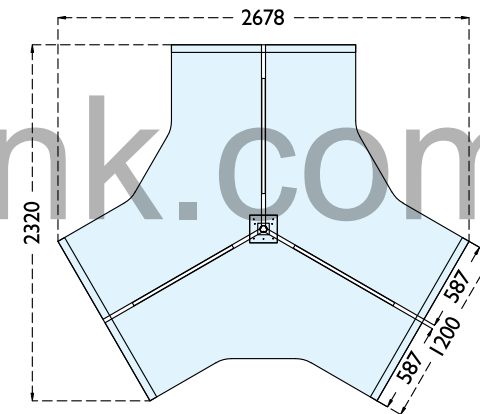

team desking

Rich in styling and freestanding in construction, PX3 offers an intelligent desking system solution to any workstation need. Available in a wide range of components and sizes, it can be easily pieced together to create the configuration that best suits your needs. Highly concern in design, quality of hardware, and use of premium grade laminate work surfaces ensure years of trouble free use.