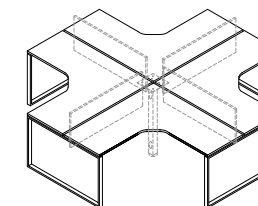

Configuration :
 PX3 CC120JS x 1
 120° Join Solution Universal Workstation
 with Square Metal Legs
 PX FF900 x 3
 Desktop Screen (Full Fabric)

Extendable Conference Table

Configuration :

- PX3 BS3000 x 1
Boat Shape Conference Table
with Square Metal Legs
- PX3 REC1200 x 1
Rectangular Extension Conference Table
with 1 Square Metal Leg
- DXII CO x 1
Cable Organizer

www.CityJunk.com

Product's Specification

PX3 2000E
Executive Table Set
L2000 * W1600 * H761mm

PX3 1515T L/R
Universal WorkTop
L1500/600 * W1500/600 * T25mm

PX3 CC120T
120° Universal WorkTop
L2079 * W1120 * T25mm
(Per Size : 1200 x 600 x 25)

PX3 BF1880
Bow Front Executive Table Set
with Square Metal Legs
L1800 * W800/700 * H750mm

PX3 UWS3000
Universal Workstation Set
with Square Metal Legs
L3000 * W3000 * H750mm
(Per Size : 1487/587 x 1487/587 x T25)