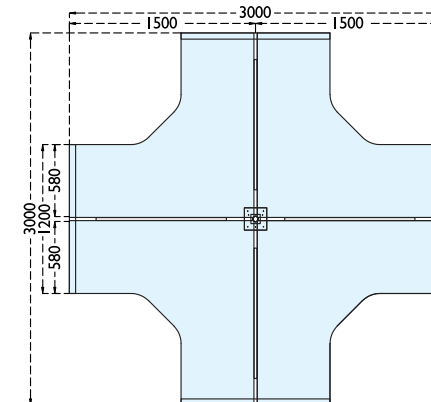

team desking

Rich in styling and freestanding in construction, PX3 offers an intelligent desking system solution to any workstation need. Available in a wide range of components and sizes, it can be easily pieced together to create the configuration that best suits your needs. Highly concern in design, quality of hardware, and use of premium grade laminate work surfaces ensure years of trouble free use.