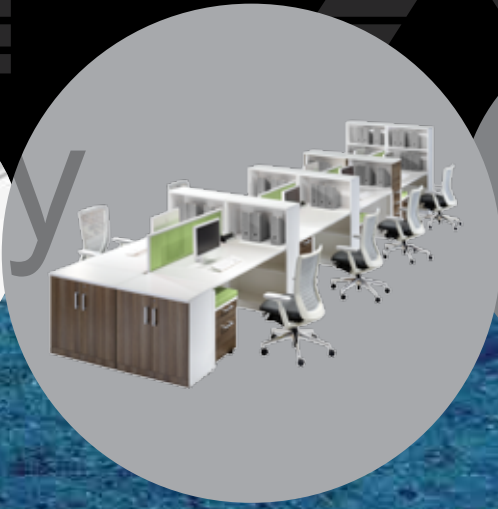

Zena Pine

RPXB

www.CityJunk.com.my