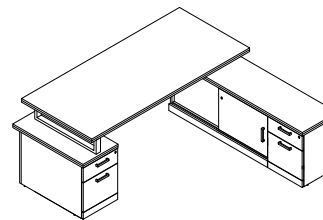

Configuration :
 PX3 UWS3000 x 1
 Universal Workstation Set
 with Square Metal Legs
 PX FF1200 x 4
 Desktop Screen (Full Fabric)

team desking

Rich in styling and freestanding in construction, PX3 offers an intelligent desking system solution to any workstation need. Available in a wide range of components and sizes, it can be easily pieced together to create the configuration that best suits your needs. Highly concern in design, quality of hardware, and use of premium grade laminate work surfaces ensure years of trouble free use.

Configuration :
 PX3 CC120JS x 1
 120° Join Solution Universal Workstation
 with Square Metal Legs
 PX FF900 x 3
 Desktop Screen (Full Fabric)

Extendable Conference Table

Configuration :

- PX3 BS3000 x 1
Boat Shape Conference Table
with Square Metal Legs
- PX3 REC1200 x 1
Rectangular Extension Conference Table
with 1 Square Metal Leg
- DXII CO x 1
Cable Organizer

www.CityJunk.com

Product's Specification

PX3 2000E
Executive Table Set
L2000 * W1600 * H761mm

PX3 1515T L/R
Universal WorkTop
L1500/600 * W1500/600 * T25mm

PX3 CC120T
120° Universal WorkTop
L2079 * W1120 * T25mm
(Per Size : 1200 x 600 x 25)

PX3 BF1880
Bow Front Executive Table Set
with Square Metal Legs
L1800 * W800/700 * H750mm

PX3 UWS3000
Universal Workstation Set
with Square Metal Legs
L3000 * W3000 * H750mm
(Per Size : 1487/587 x 1487/587 x T25)