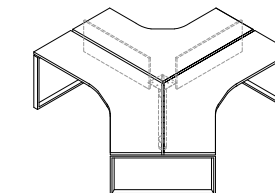

Configuration :
 PX3 CC120JS x 1
 120° Join Solution Universal Workstation
 with Square Metal Legs
 PX FF900 x 3
 Desktop Screen (Full Fabric)

Extendable Conference Table

Configuration :

- PX3 BS3000 x 1
Boat Shape Conference Table
with Square Metal Legs
- PX3 REC1200 x 1
Rectangular Extension Conference Table
with 1 Square Metal Leg
- DXII CO x 1
Cable Organizer

www.CityJunk.com

Product's Specification

PX3 2000E
Executive Table Set
L2000 * W1600 * H761mm

PX3 1515T L/R
Universal WorkTop
L1500/600 * W1500/600 * T25mm

PX3 CC120T
120° Universal WorkTop
L2079 * W1120 * T25mm
(Per Size : 1200 x 600 x 25)

PX3 BF1880
Bow Front Executive Table Set
with Square Metal Legs
L1800 * W800/700 * H750mm

PX3 UWS3000
Universal Workstation Set
with Square Metal Legs
L3000 * W3000 * H750mm
(Per Size : 1487/587 x 1487/587 x T25)