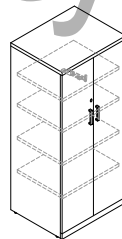

PX3 LC750
Low Cabinet
with Wooden Door
L700 * W400 * H750mm

PX3 BS2400
Boat Shape Conference Table
with Square Metal Legs
L2400 * W1200 * H750mm

PX3 BS3000
Boat Shape Conference Table
with Square Metal Legs
L3000 * W1200 * H750mm

PX3 BS3600
Boat Shape Conference Table
with Square Metal Legs
L3600 * W1200 * H750mm

PX3 REC1200
Rectangular Extension Conference
Table with 1 Square Metal Leg
L1200 * W1200 * H750mm

PX SH1500GD
Glass Door with Aluminium
Frame for PX3 SH1500
L494 * W392 * T20mm

PX SH1800GD
Glass Door with Aluminium
Frame for PX3 SH1800
L445 * W392 * T20mm

PX OH1800GD
Glass Door with Aluminium
Frame for PX3 OH1800
L435 * W404 * T20mm

PX MHC1370GD
Glass Door with Aluminium
Frame for PX3 MHC1370
L395 * W1262 * T20mm