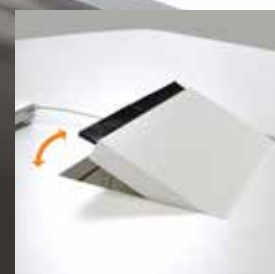

Extendable Conference Table

Configuration :

- PX3 BS3000 x 1
  Boat Shape Conference Table
  with Square Metal Legs
- PX3 REC1200 x 1
  Rectangular Extension Conference Table
  with 1 Square Metal Leg
- DXII CO x 1
  Cable Organizer

www.CityJunk.com

Product's Specification