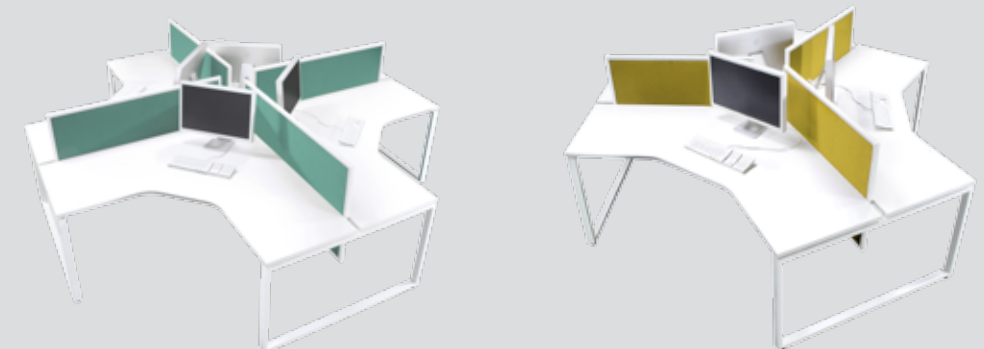

Configuration :
 PX3 UWS3000 x 1
 Universal Workstation Set
 with Square Metal Legs
 PX FF1200 x 4
 Desktop Screen (Full Fabric)

team desking

Rich in styling and freestanding in construction, PX3 offers an intelligent desking system solution to any workstation need. Available in a wide range of components and sizes, it can be easily pieced together to create the configuration that best suits your needs. Highly concern in design, quality of hardware, and use of premium grade laminate work surfaces ensure years of trouble free use.

Configuration :
 PX3 CC120JS x 1
 120° Join Solution Universal Workstation
 with Square Metal Legs
 PX FF900 x 3
 Desktop Screen (Full Fabric)

Extendable Conference Table

Configuration :

- PX3 BS3000 x 1
Boat Shape Conference Table
with Square Metal Legs
- PX3 REC1200 x 1
Rectangular Extension Conference Table
with 1 Square Metal Leg
- DXII CO x 1
Cable Organizer