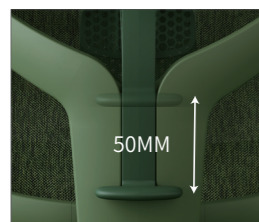

牛系列:升降扶手-无头枕  
COW SERIES:  
Connection handrail-Headless pillow

Height椅高 980mm ±10mm  
Depth椅深 630mm ±10mm  
Width椅阔 660mm ±10mm  
Seating Height座宽 500mm ±10mm  
Seating Depth座深 518mm ±10mm

www.CityJunk.com.my

椅背  
sitting cloth

坐布  
Seat cloth

腰靠  
Lumbar support

塑料配件  
PLASTIC PART

2D头枕,可升降/角度旋转调节  
2D headrest with lift/angle rotation adjustment

2D扶手,可根据自身需要调节适合的高度  
2Dhandrail, The suitable height can be adjusted according to their own needs

腰枕升降,可根据自身需要调节适合  
贴腰的位置上下调节行程50MM  
Waist pillow lifting, can be adjusted  
according to their own needs to stick  
to the waist position Up and down  
adjustment stroke 50MM

可倾仰底盘,100-135度倾仰角度2段锁定;  
Tilting chassis, tilt Angle 100-135 degrees  
2 sections lock