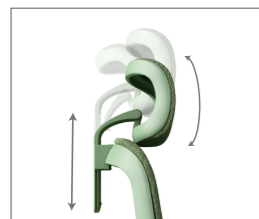

# PRODUCT FAMILY

PERFORMANCE  
COMES TOGETHER  
性能出众 汇聚一堂

牛系列:升降扶手-有头枕  
COW SERIES:  
onnection handrail-Headrest

Height椅高 1130mm ±10mm  
Depth椅深 630mm ±10mm  
Width椅阔 660mm ±10mm  
Seating Height座宽 500mm ±10mm  
Seating Depth座深 518mm ±10mm

牛系列:升降扶手-无头枕  
COW SERIES:  
Connection handrail-Headless pillow

Height椅高 980mm ±10mm  
Depth椅深 630mm ±10mm  
Width椅阔 660mm ±10mm  
Seating Height座宽 500mm ±10mm  
Seating Depth座深 518mm ±10mm

www.CityJunk.com.my

椅背  
sitting cloth

坐布  
Seat cloth

腰靠  
Lumbar support

塑料配件  
PLASTIC PART

2D头枕,可升降/角度旋转调节  
2D headrest with lift/angle rotation adjustment

2D扶手,可根据自身需要调节适合的高度  
2Dhandrail, The suitable height can be adjusted according to their own needs

腰枕升降,可根据自身需要调节适合  
贴腰的位置上下调节行程50MM  
Waist pillow lifting, can be adjusted  
according to their own needs to stick  
to the waist position Up and down  
adjustment stroke 50MM

可倾仰底盘,100-135度倾仰角度2段锁定;  
Tilting chassis, tilt Angle 100-135 degrees  
2 sections lock