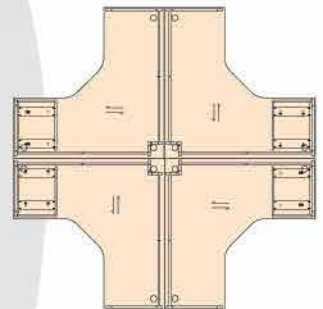

MP3 Built to be durable and reliable, MP3 assures total customer satisfaction.

www.ink.com.my