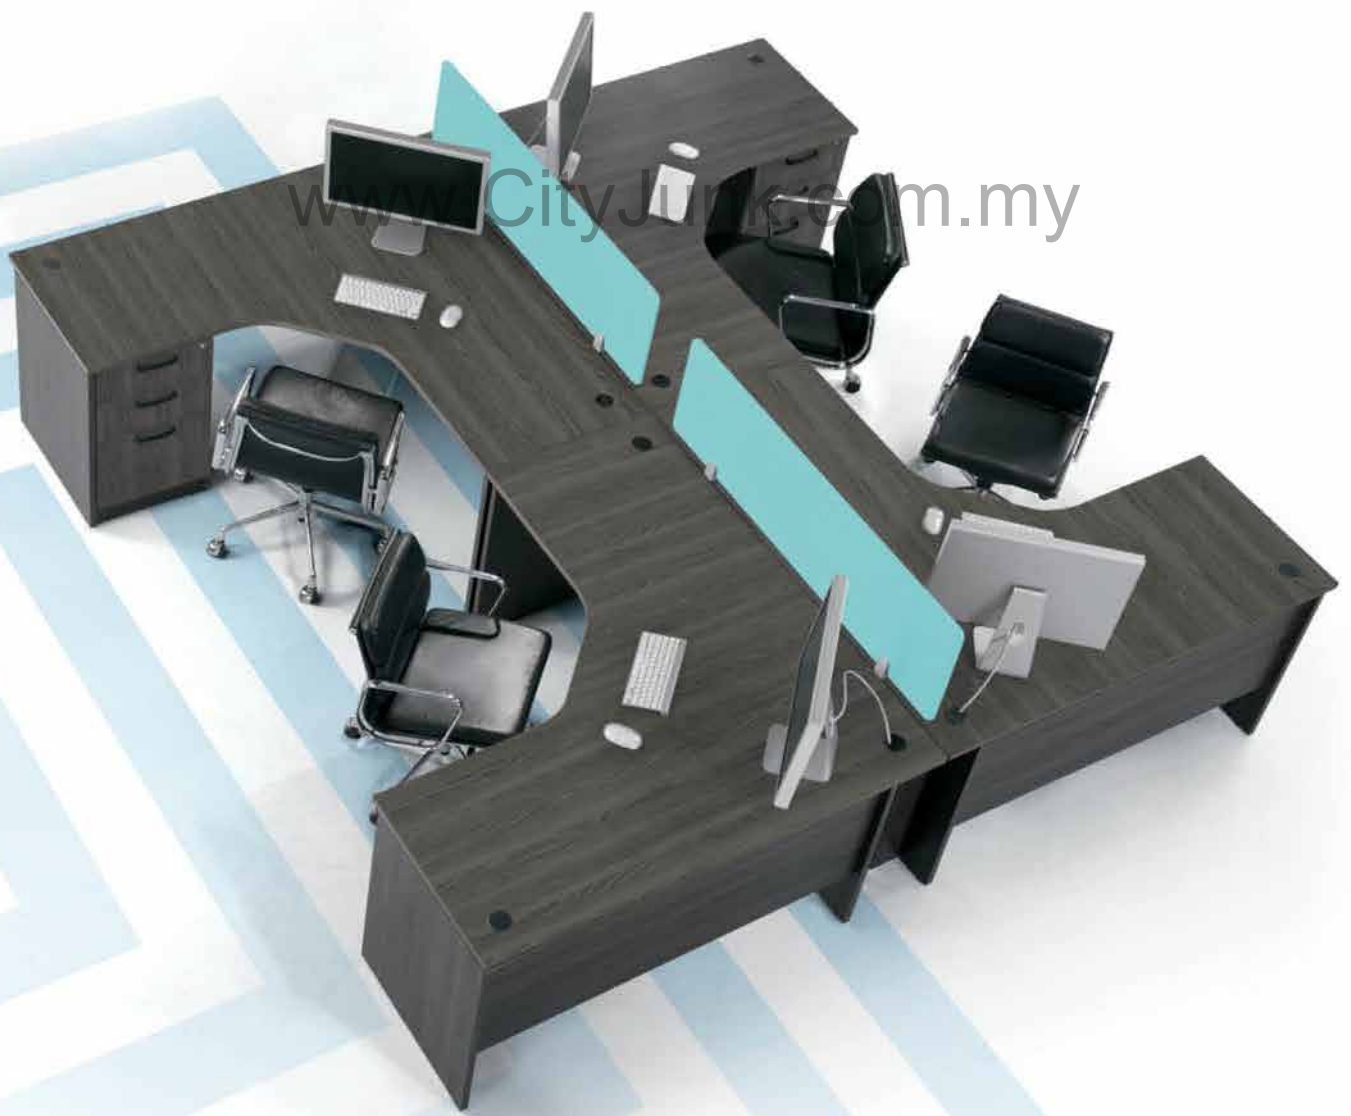

Colour Option :

**England Oak
+ Grey Solama**
Colour Code :
EO/G

**Newport Gray
+ Grey Solama**
Colour Code :
NG/G

MP3

customizing
the office
environment

MP3

Design to be modular, MP3 offers superior flexibility in space management through a wide range of fully integrating optional extensions.