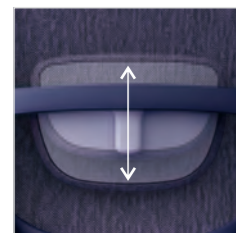

SMILE 办公椅系列，腰背与椅背曲线贴合，带给您离不开的舒适坐感

www.CityJunk.com.my

产品功能/配置 PRODUCT FEATURES CONFIGURATION

笑系列: 连体扶手-无头枕
SMILE SERIES
connection handrail-Headless pillow

Height 椅高 970-1050mm±10mm
Depth 椅深 630mm±10mm
Width 椅阔 600mm±10mm
Seating Height 座宽 500mm±10mm
Seating Depth 座深 500mm±10mm

笑系列: 升降扶手-无头枕
SMILE SERIES
Lifting handrail-Headless pillow

Height 椅高 970-1050mm±10mm
Depth 椅深 630mm±10mm
Width 椅阔 600mm±10mm
Seating Height 座宽 500mm±10mm
Seating Depth 座深 500mm±10mm

www.CityJunk.com.my

2D扶手, 可根据自身需要调节适合的高度
2Dhandrail, The suitable height can be adjusted according to their own needs

可倾仰底盘100-135度倾仰角度2段锁定
Tilting chassis, tilt Angle 100-135 degrees2 sections lock

腰枕升降, 可根据自身需要调节适合贴腰的位置上下调节行程50MM
Waist pillow lifting, can be adjusted according to their own needs to stick to the waist position Up and down adjustment stroke 50MM